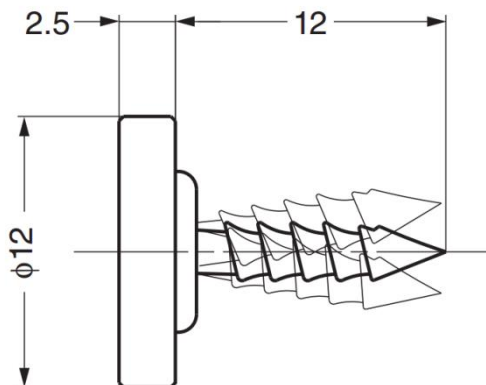

GK-130 Push Counter Plate (With Push Label)

Features

- Counter plate for magnetic catch
- With push label

Parts Included

- Spacer

Part No.	Material	Finish	Glass Thickness
GK-130CR	Steel	Chrome	5
GK-130B		Paint / Black	

GZ4 Counter Plate

Features

- Counter plate for magnetic catch

Material

- Steel, nickel finish

Part No.
GZ4