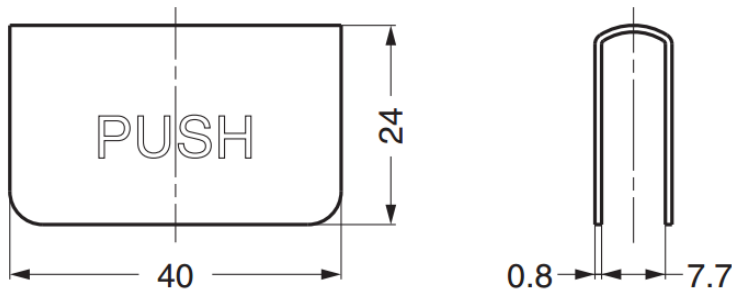

GK-130 Push Counter Plate (With Push Label)

Features

- Counter plate for magnetic catch
- With push label

Parts Included

- Spacer

Part No.	Material	Finish	Glass Thickness
GK-130CR	Steel	Chrome	5
GK-130B		Paint / Black	

GZ4 Counter Plate

Features

- Counter plate for magnetic catch

Material

- Steel, nickel finish

Part No.
GZ4